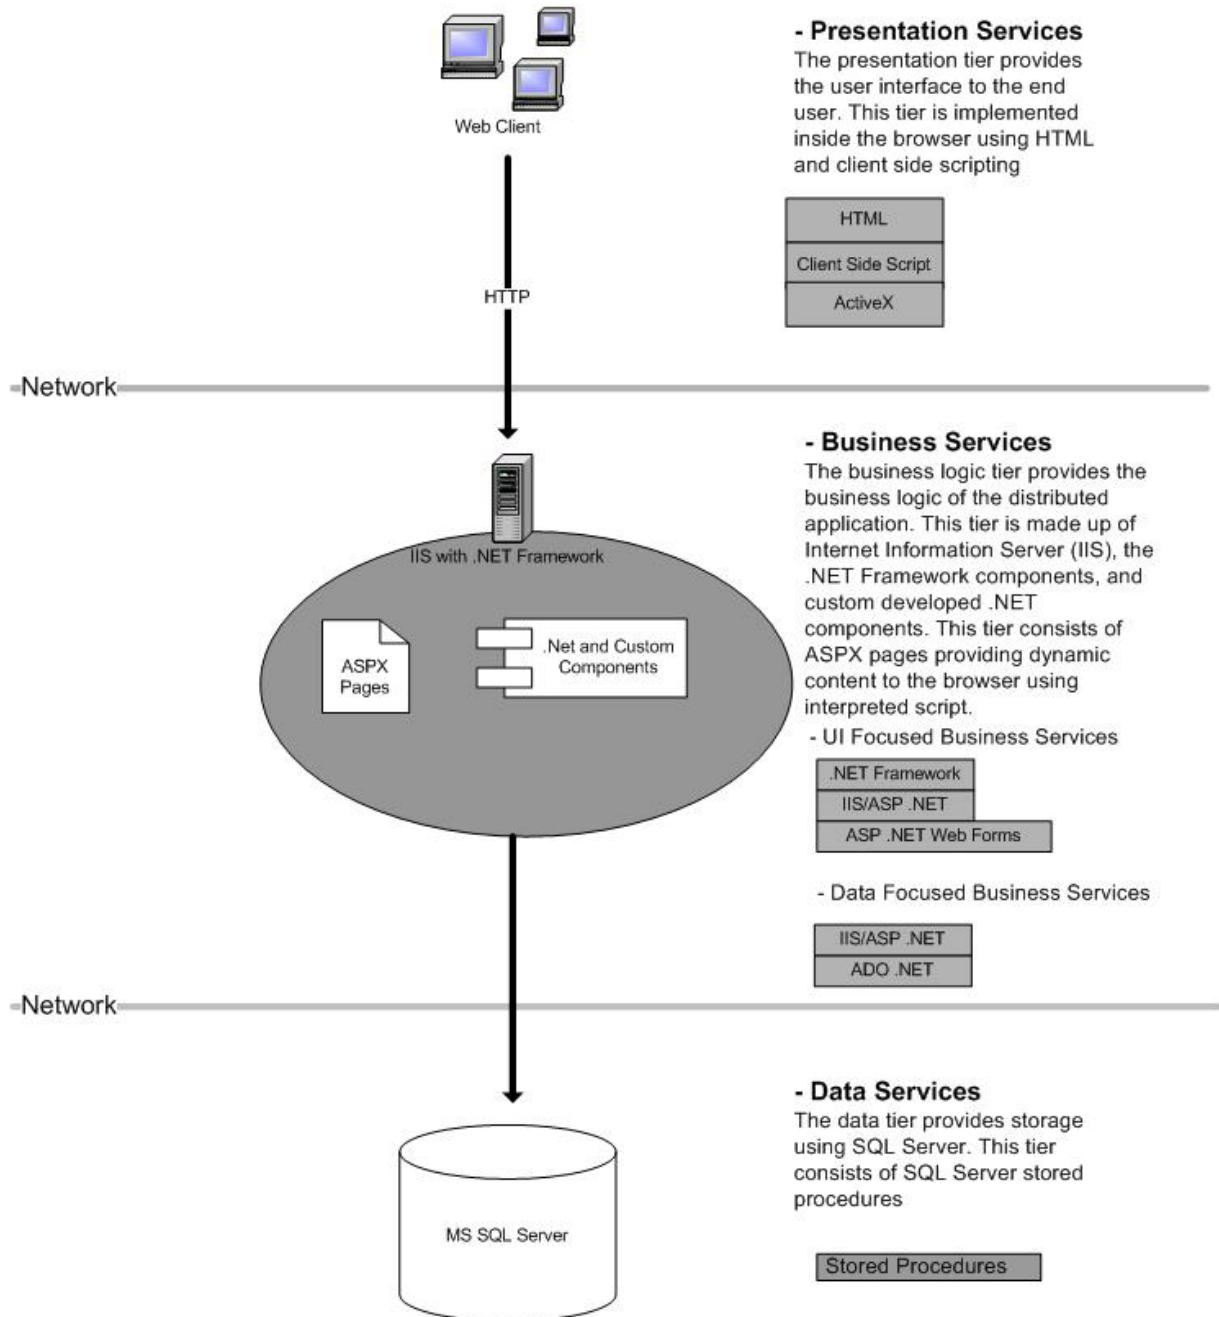

☎ Telephone: +27 (21) 712 4980
☎ Facsimile: +27 (21) 712 4731
✉ PostNet Suite #231
Private Bag X16
Constantia
7848

Idu-Concept .NET Application Architecture

Application tiers don't always correspond to physical locations on the network. For example, the middle tier and third tiers may coexist on the same server running both IIS and SQL Server, or they could be separate.